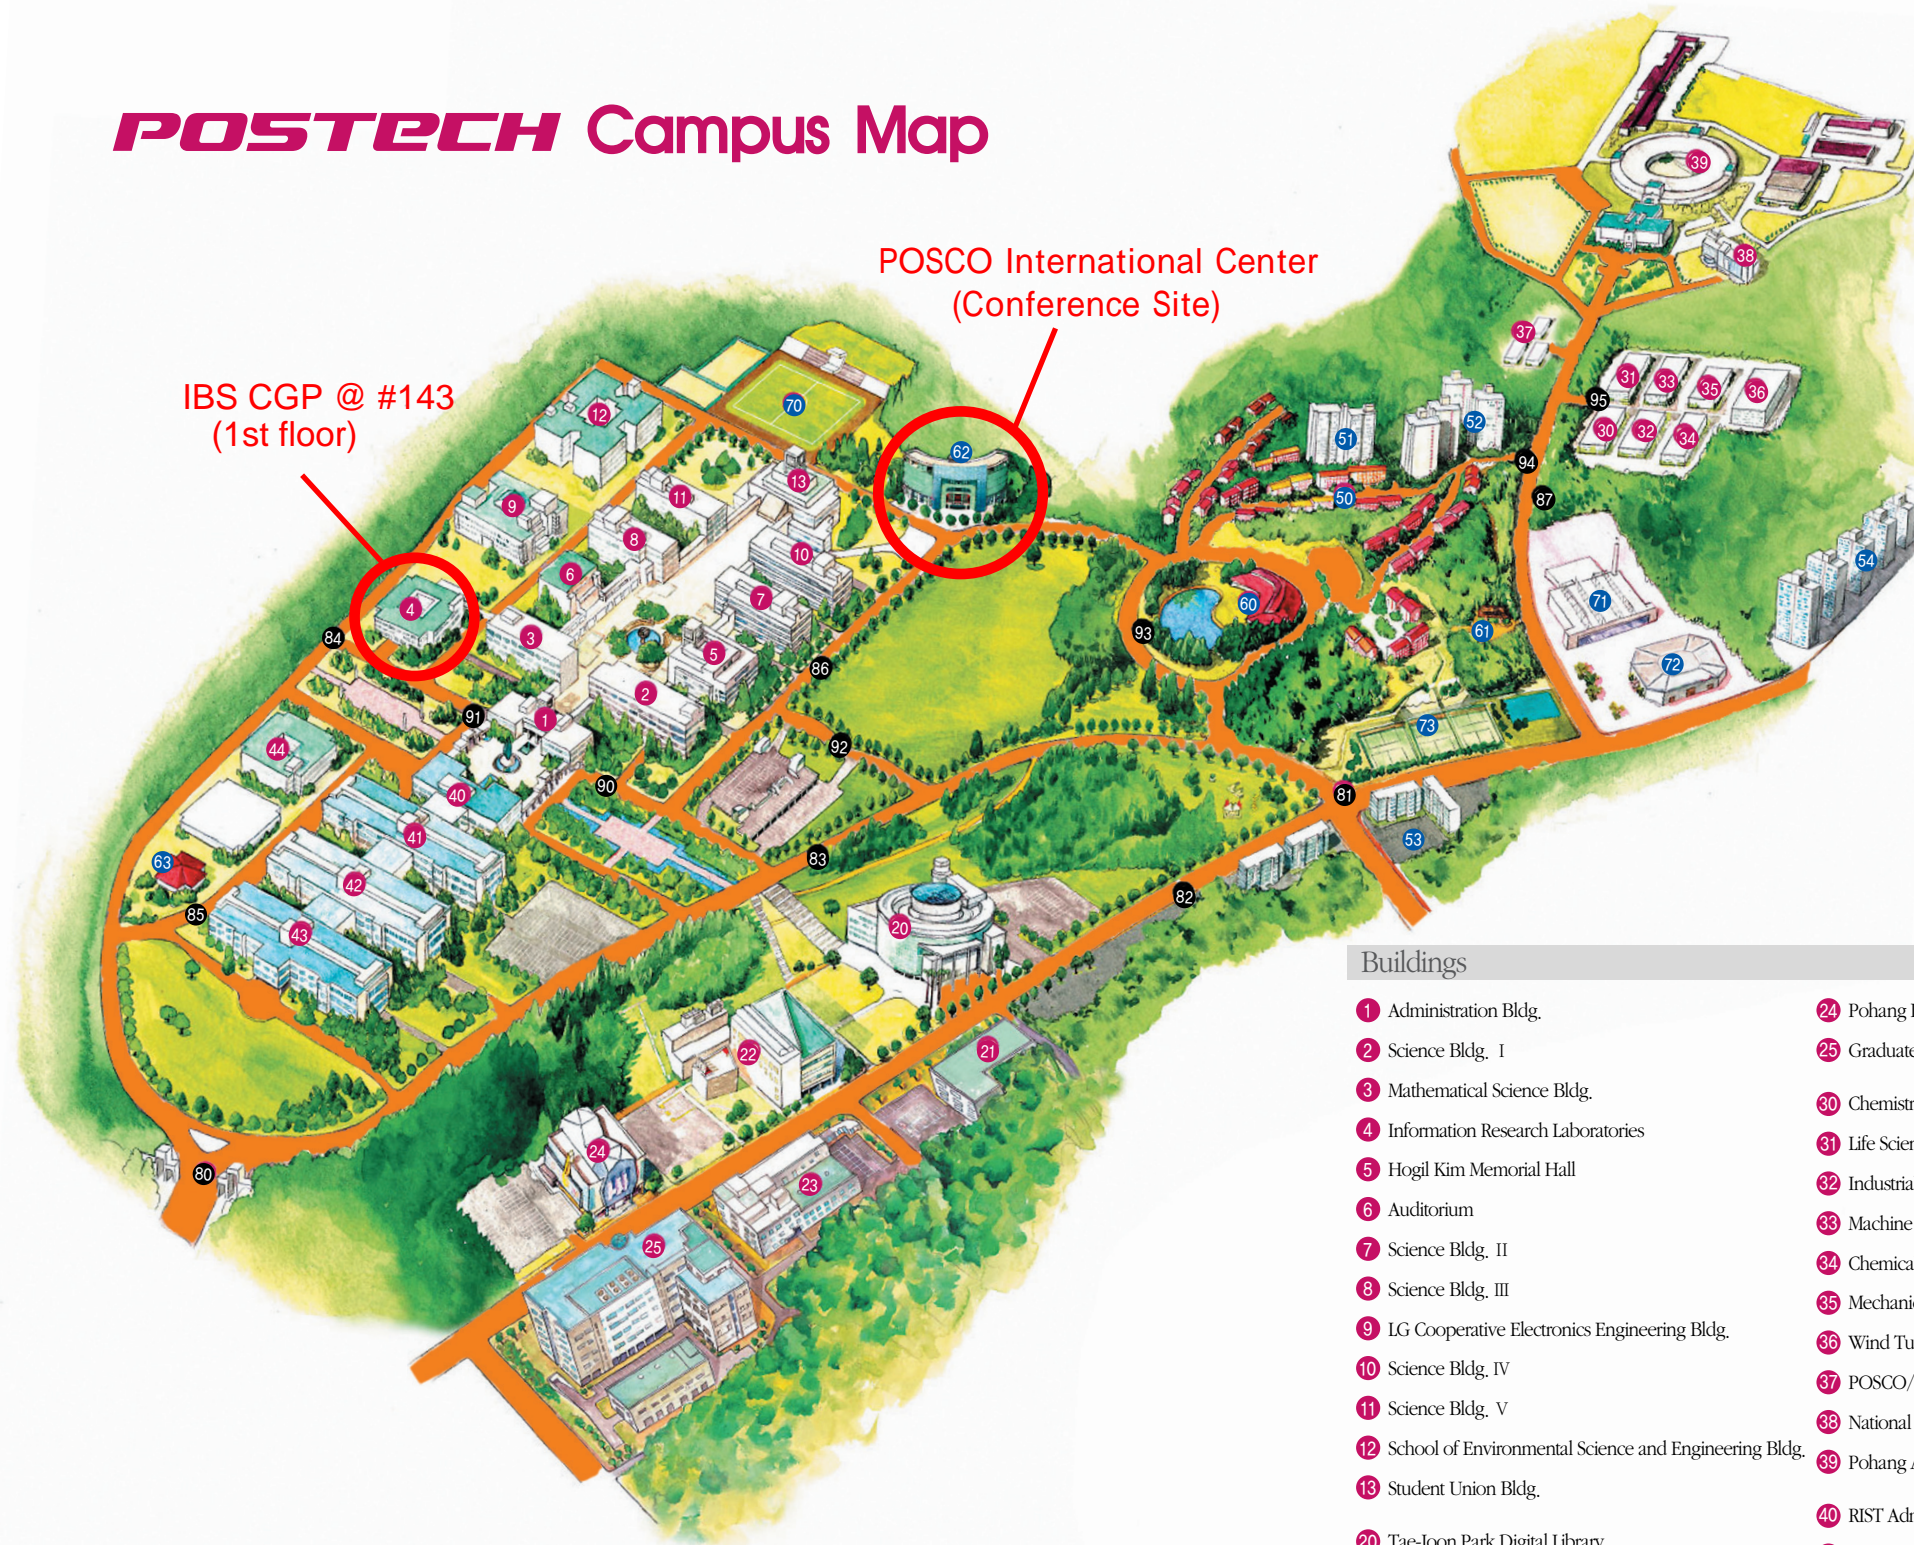

POSTECH Campus Map

IBS CGP @ #143
(1st floor)

POSCO International Center
(Conference Site)

Streets

- | | |
|--------------------|--------------------------|
| 80 Main Gate | 87 Synchrotron Road |
| 81 East Gate | 90 Administration Circle |
| 82 Jigok Boulevard | 91 Nobel Circle |
| 83 Cheong-Am Road | 92 Mueunjae Street |
| 84 Young-Sung Road | 93 Pond Lane |
| 85 Ik-Yang Street | 94 Future Drive |
| 86 University Road | 95 Research Circle |

Buildings

- | | | |
|--|---|--------------------------------|
| 1 Administration Bldg. | 24 Pohang Institute of Intelligent Robotics | 50 Student Dormitories |
| 2 Science Bldg. I | 25 Graduate Institute of Ferrous Technology | 51 Residential College |
| 3 Mathematical Science Bldg. | 30 Chemistry Bldg. | 52 Graduate Student Apartments |
| 4 Information Research Laboratories | 31 Life Science Building | 53 Posville Apartments |
| 5 Hogil Kim Memorial Hall | 32 Industrial and Management Engineering Laboratories Bldg. | 54 Faculty Apartments |
| 6 Auditorium | 33 Machine Shop | 60 Jigok Community Center |
| 7 Science Bldg. II | 34 Chemical Engineering Laboratories Bldg. | 61 Log Cabin |
| 8 Science Bldg. III | 35 Mechanical Engineering Laboratories Bldg. | 62 POSCO International Center |
| 9 LG Cooperative Electronics Engineering Bldg. | 36 Wind Tunnels | 63 RIST Cafeteria |
| 10 Science Bldg. IV | 37 POSCO/RIST Laboratories Bldg. | 70 Main Stadium |
| 11 Science Bldg. V | 38 National Center for Nanomaterials Technology | 71 Gymnasium |
| 12 School of Environmental Science and Engineering Bldg. | 39 Pohang Accelerator Laboratory | 72 POSPLEX |
| 13 Student Union Bldg. | 40 RIST Administration Bldg. | 73 Outdoor Tennis Court |
| 20 Tae-Joon Park Digital Library | 41 RIST Research Bldg. I | |
| 21 Jigok Research Bldg. | 42 RIST Research Bldg. II | |
| 22 POSTECH Biotech Center | 43 RIST Research Bldg. III | |
| 23 Pohang Institute of Metal Industry Advancement | 44 RIST Research Bldg. IV | |