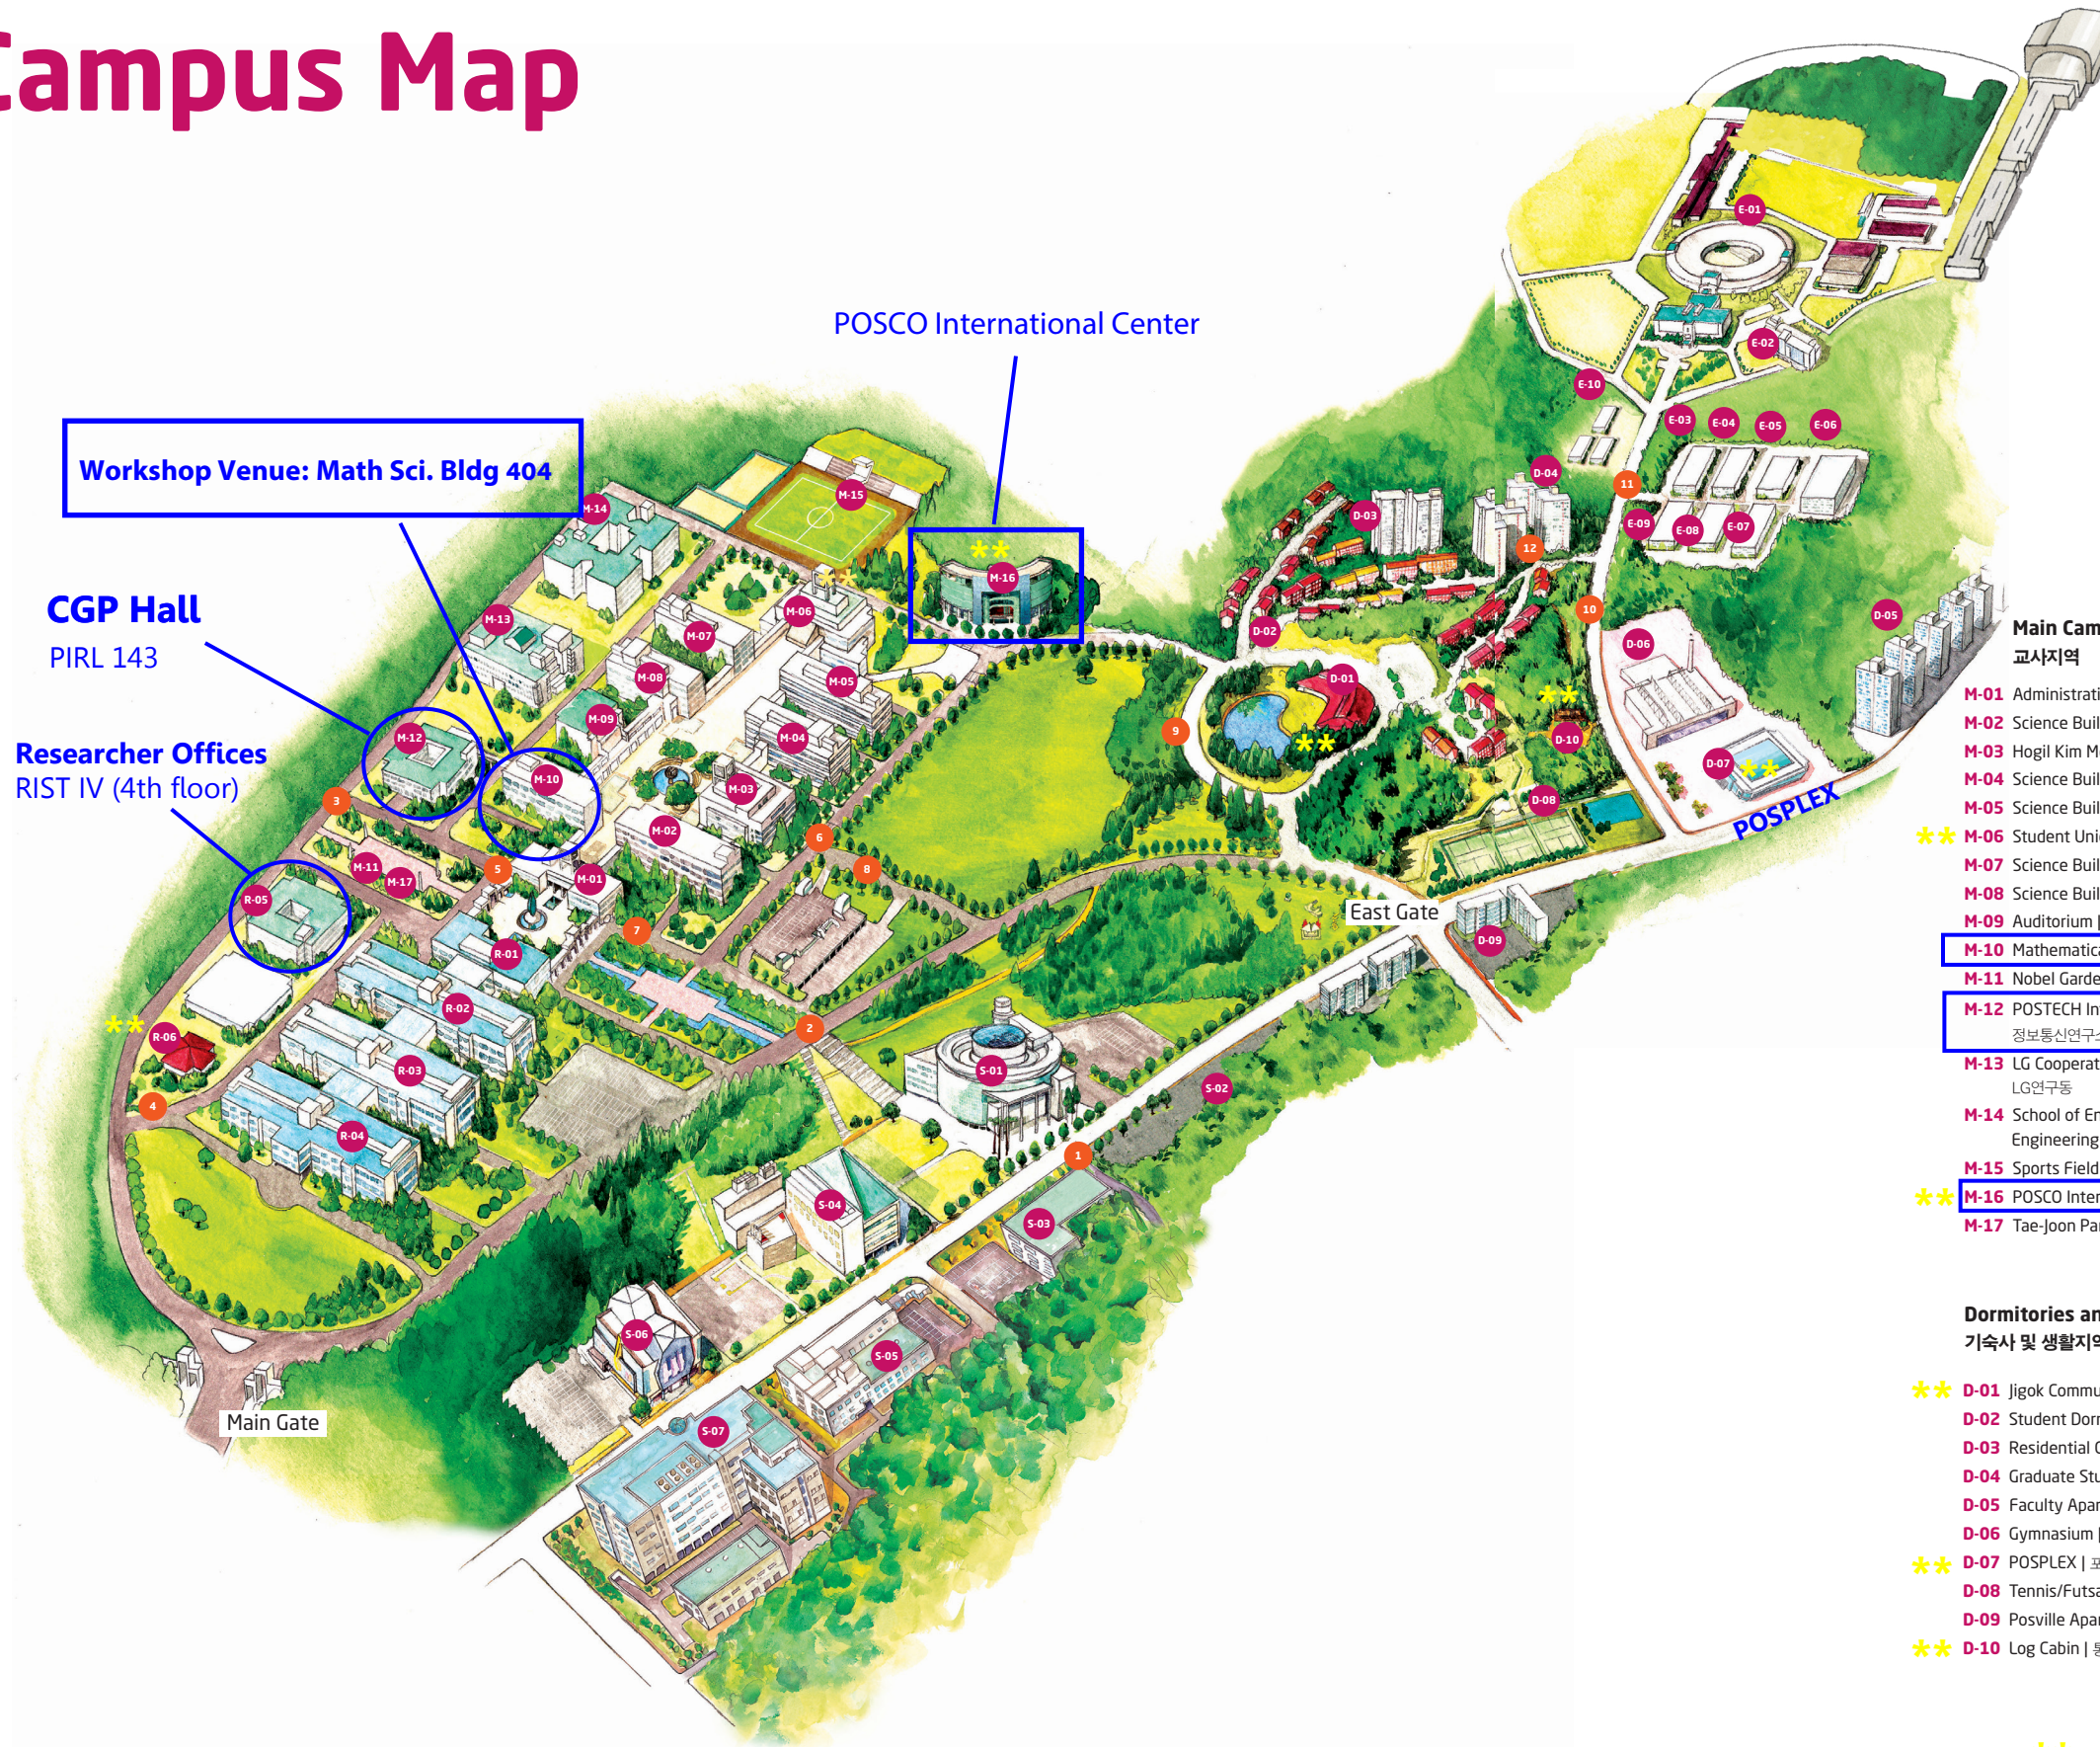

Campus Map

East Campus

실험동지역

- E-01** Pohang Accelerator Laboratory | 포항가속기연구소
- E-02** National Institute for Nanomaterials Technology | 나노융합기술원
- E-03** Life Science Building | 생명과학관
- E-04** Machine Shop | 기기공작동
- E-05** Mechanical Engineering Laboratories Building | 기계실험동
- E-06** Wind Tunnels | 풍동동
- E-07** Chemical Engineering Laboratories Building | 화공실험동
- E-08** Research Building I | 제1실험동
- E-09** Chemistry Building | 화학관
- E-10** POSCO/RIST Laboratories Building | POSCO/RIST연구동

South Campus

도서관 및 연구소지역

- S-01** Tae-Joon Park Digital Library | 청암학술정보관
- S-02** C5
- S-03** Jigok Research Building | 지곡연구동
- S-04** POSTECH Biotech Center | 생명공학연구센터
- S-05** Pohang Institute of Metal Industry Advancement | 포항금속소재산업진흥원
- S-06** Korea Institute of Robot and Convergence | 한국로봇융합연구원
- S-07** Graduate Institute of Ferrous Technology | 철강대학원

- 01** Jigok Boulevard | 지곡대로
- 02** Cheong-Am Road | 청암로
- 03** Young-Sung Road | 영성로
- 04** Ik-Yang Street | 익양로
- 05** Nobel Circle | 노벨동산길
- 06** University Road | 대학로
- 07** Administration Circle | 본부길
- 08** Mueunjae Street | 무은재길
- 09** Pond Lane | 연못길
- 10** Synchrotron Road | 가속기로
- 11** Research Circle | 연구동길
- 12** Future Drive | 미래길

** On-campus Dining Options